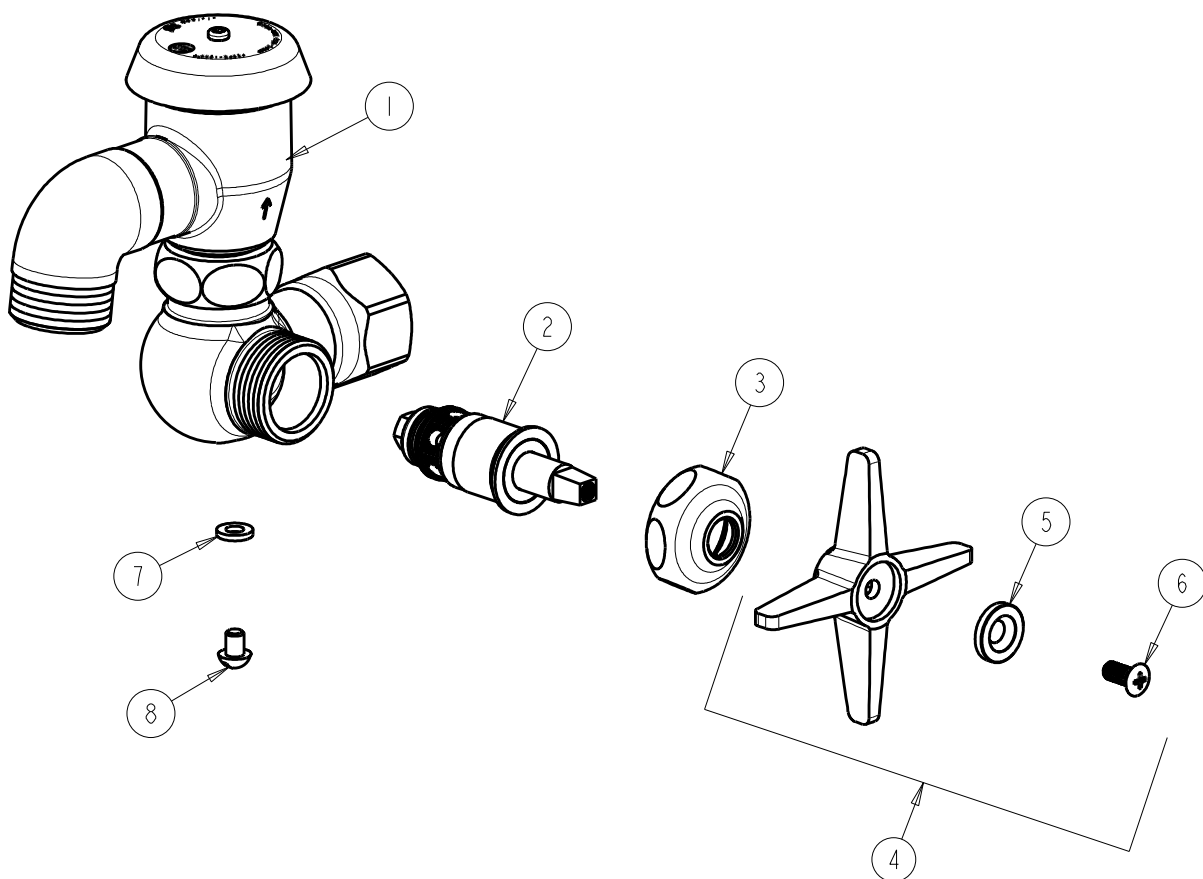

CHICAGO FAUCETS 

a Geberit company

2100 South Clearwater Drive
Des Plaines, IL 60018
Phone: 847-803-5000
Fax: 847-803-5454
www.chicagofaucets.com

REPAIR PARTS

BY: JAR DATE: 02-08-11

CHK:  REV:

FITTING NO.

998-633COLDRCF

SUBMITTED MODEL NO.

ITEM NO.

FOR TECHNICAL ASSISTANCE
1-800-TEC-TRUE (1-800-832-8783)

ITEM	PART NO.	DESCRIPTION
1	—	BODY (NOT SOLD SEPARATELY)
2	217-XTLHJKNF	CARTRIDGE, SLO-COMPRESSION
3	1-214JKCP	CAP
4	633-COLDJKCP	4-ARM CROSS HANDLE ASSEMBLY
5	633-123JKNF	INDEX BUTTON (BLUE)
6	420-010JKRCF	SCREW, 10-32 UNC PH 1/2
7	998-004JKNF	WASHER
8	1-317JKBNF	SCREW